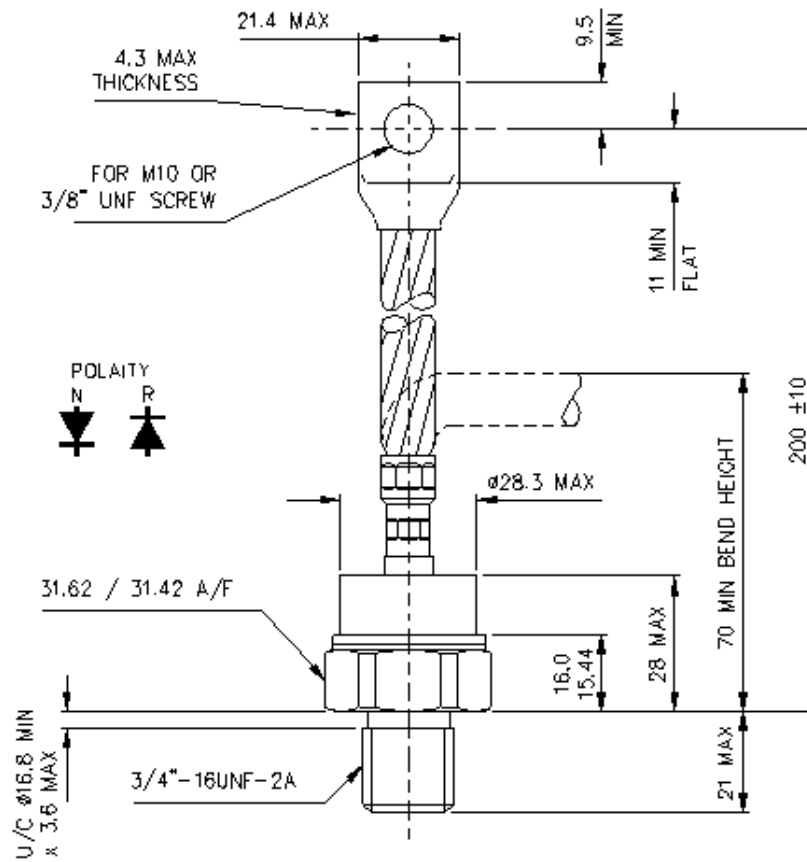

**Drawing Number – W23**  
**Outline Number – 100A281**

**WESTCODE**  
 An IXYS Company

**Weight 250g**